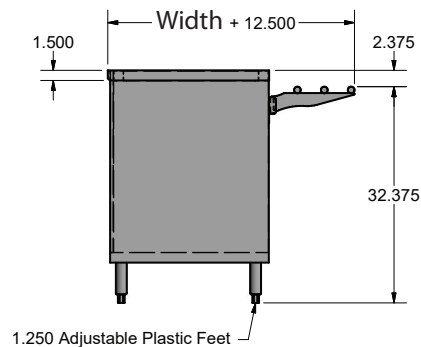

PRODUCT DATA SHEET

BK RESOURCES