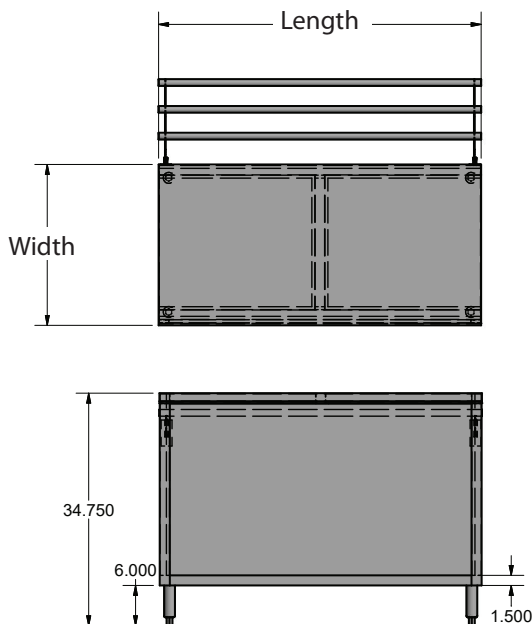

PRODUCT DATA SHEET

BK RESOURCES