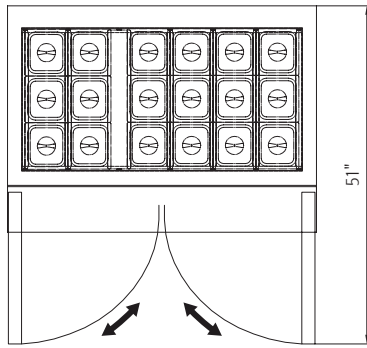

2 Door Mega Top Sandwich/Salad Prep Table ♦ NP2R-SWMT

Top View

Plug Type: (NEMA) 5-15P

Capacity

Gross Capacity 9.5 cu. ft.

Dimensions

Internal Cabinet Width 43 in
Internal Cabinet Depth 24 in
Internal Cabinet Height 24 in
External Width 47 in
External Depth 34 in
External Height 46 in
Shipping Dimensions (W x D x H) 52 x 40 x 50 in

Weight

Gross Weight 375 lbs.

Accessories

Frost Free Yes
Adjustable Shelves 2
Fixed Shelves No
Internal Light No
Internal Light Switch No
External Light Switch No
Self Closing Door / Lid Yes
Door Holder for Loading Yes
Door / Lid Lock No
Reversible (Left) Door No
Adjustable Feet Optional
Adjustable Thermostat Yes
Pans (18) 1/6"