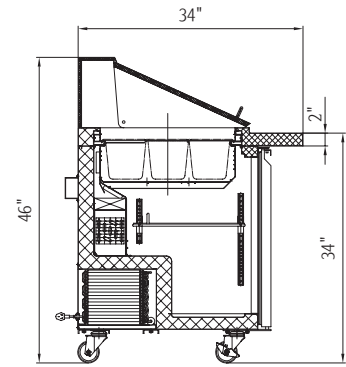

Side Section

Plug Type: (NEMA) 5-15P

Capacity

Gross Capacity 9.5 cu. ft.

Dimensions

Internal Cabinet Width 43 in
 Internal Cabinet Depth 24 in
 Internal Cabinet Height 24 in
 External Width 47 in
 External Depth 34 in
 External Height 46 in
 Shipping Dimensions (W x D x H) 52 x 40 x 50 in