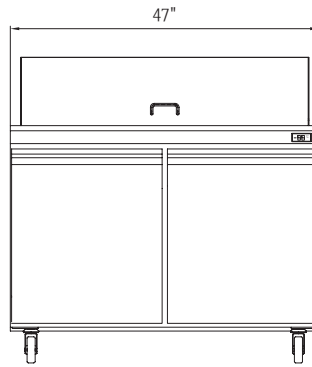

2 Door Mega Top Sandwich/Salad Prep Table ♦ NP2R-SWMT

Front View

Plug Type: (NEMA) 5-15P

Capacity

Gross Capacity 9.5 cu. ft.

Dimensions

Internal Cabinet Width 43 in
Internal Cabinet Depth 24 in
Internal Cabinet Height 24 in
External Width 47 in
External Depth 34 in
External Height 46 in
Shipping Dimensions (W x D x H) 52 x 40 x 50 in

Weight

Gross Weight 375 lbs.

Accessories

Frost Free Yes
Adjustable Shelves 2
Fixed Shelves No
Internal Light No
Internal Light Switch No
External Light Switch No
Self Closing Door / Lid Yes
Door Holder for Loading Yes
Door / Lid Lock No
Reversible (Left) Door No
Adjustable Feet Optional
Adjustable Thermostat Yes
Pans (18) 1/6"